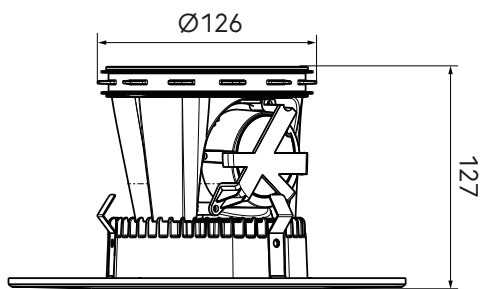

Haelix Stella Retrofit Valve with LED light

Article number: 188073

Product introduction

The Haelix Stella Retrofit valve is the perfect choice for renovation work. With its integrated LED lighting, it combines air supply, extract and illumination in one easy-to-install solution. Designed to fit existing 125 mm valve adapters without the need for additional modifications, it ensures a quick and efficient upgrade. Paired with the Air Excellent system which provides optimal airflow control, it improves both function and aesthetics in any space.

- Combines ventilation and LED lighting in a single valve.
- Fits into any 125 mm valve adapter, no tools or additional adapter needed.
- Designed for low sound levels, ensuring discreet performance.
- Features a dirt deposit prevention flange.
- A sleek, low-profile look that blends seamlessly into any ceiling.

Product dimensions

Haelix Stella Retrofit Valve with LED light

Article number: 188073

Technical specifications

Specifications	
Technical	
Colour	White
Diameter outer	125 mm
Degree of protection (IP)	IP54
Voltage	230V 50Hz AC
Dimmable	<input checked="" type="checkbox"/>
Performance	
Extract capacity	50 m ³ /h
Supply capacity	50 m ³ /h
Temperature resistance (min.)	5 °C
Temperature resistance (max.)	40 °C
Zeta supply 1 connection	60.6
Zeta extract 1 connection	64.2
Colour temperature	2700 K
Luminous flux	1460 lm
Power	12.3 W
Dimensions	
Length gross	228 mm
Width	228 mm
Height	127 mm
Net weight	0.618 kg

Haelix Stella Retrofit Valve with LED light

Build smart.

Article number: 188073

Technical details

Positions of the Haelix Stella valve – air supply

Qv [m³/h]	Δp [Pa]		
	Pos. 0	Pos. -1	Pos. +1
5	0,8	1,7	0,5
10	3,1	6,9	1,9
15	7,2	15,5	4,5
20	13,1	27,6	8
25	19,9	41,8	12,1
30	27,9	58,2	17,1
35	37,6	77,8	23,4
40	49,2	100,5	30,4
45	62,3	126,3	38,7
50	77,3	155	47,9
55	94	187,4	58,6
60	112	222,4	69,7
65	131,3	261,5	82,3
70	153,4	299,5	95,7
75	176		110