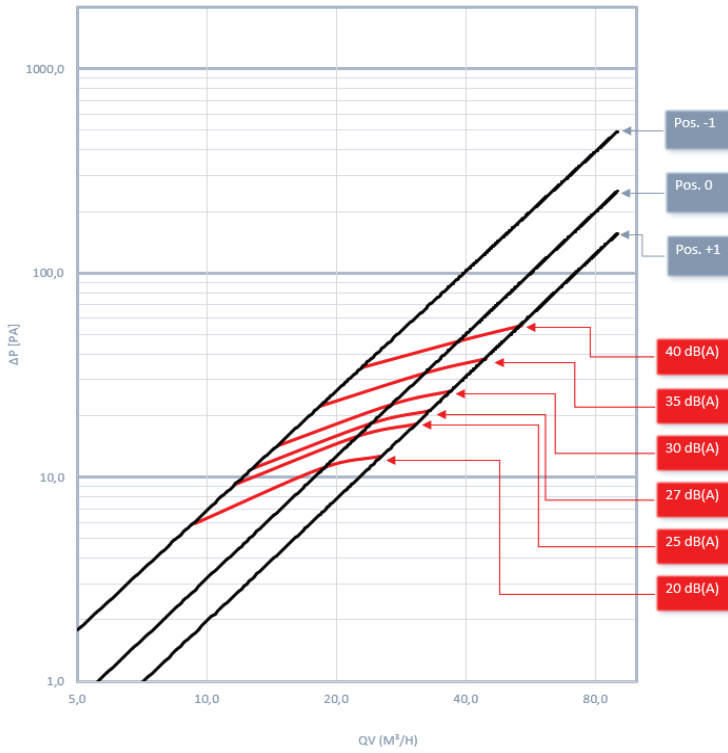

Haelix Stella Retrofit Valve with LED light

Article number: 188073

Technical details

Sound level - air supply