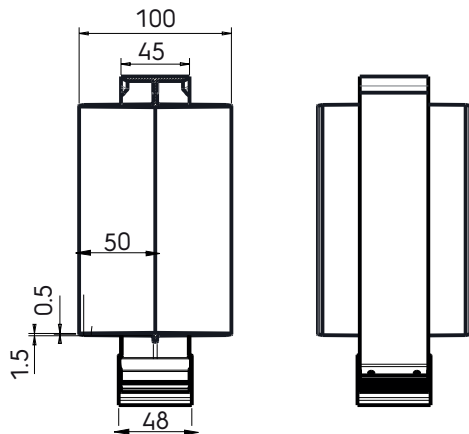

Aerfoam 180 Connector

Article number: 188285

Product introduction

The Aerfoam 180 mm Connector joins all Aerfoam parts of the same diameter, ensuring an airtight connection while maintaining the system's insulation performance.

- Ensures strong, airtight connections.
- Maintains full insulation performance.
- Simple and quick installation without tools.
- Compatible with all Aerfoam parts of the same diameter.

Product dimensions

Technical specifications

Technical	
Colour	Grey
Material	PP
Diameter	180 mm
Dimensions	
Length gross	232 mm
Width	206 mm
Height	119 mm

Aerfoam 180 Connector

Article number: 188285

Technical specifications (continuation)

Dimensions	
Net weight	0.16 kg