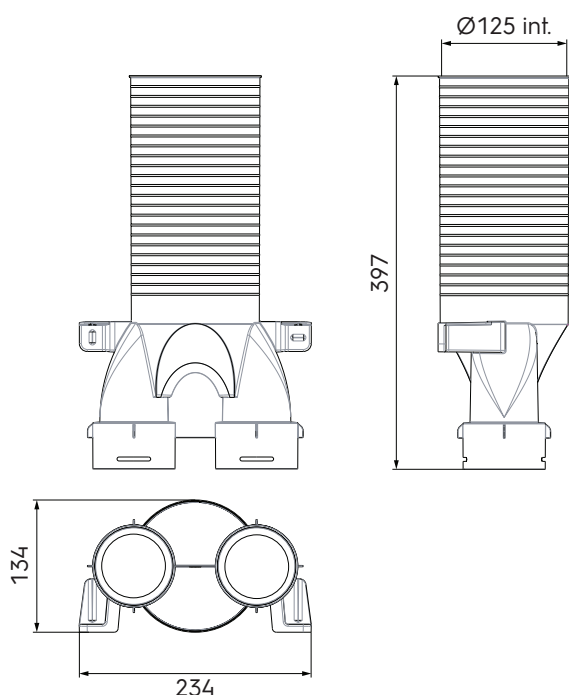

Air Excellent 2x AE34C Valve Adaptor 125mm 180°

Article number: 188399

Product introduction

An AE34C duct accessory. Use an AE34C seal ring and an AE34C click ring to connect the AE34C duct to it.

- Modular manifolds, which can be used with all 6 duct types
- Semi-rigid plastic ducts on a roll and airtight mechanical connections, which are extremely easy to install
- Low system pressure loss due to radial design
- Airtight (class D/ATC 2 up +/- 2000 Pa) thanks to mechanical connections, which minimises fan energy use and sound production
- TÜV SÜD and ISEGA tested and certified, REACH compliant

Product dimensions

Technical specifications

| Specifications | |
|----------------|-------------------------------------|
| Technical | |
| Colour | Green |
| Material | Plastic |
| Anti static | <input checked="" type="checkbox"/> |

Air Excellent 2x AE34C Valve Adaptor 125mm 180°

Article number: 188399

Technical specifications (continuation)

| Technical | |
|-------------------------------|-------------------------------------|
| Antimicrobial | <input checked="" type="checkbox"/> |
| Diameter inner | 125 mm |
| Performance | |
| Temperature resistance (min.) | -20 °C |
| Temperature resistance (max.) | 60 °C |
| Reaction to fire: Euro class | E |
| Dimensions | |
| Length gross | 397 mm |
| Width | 234 mm |
| Height | 134 mm |
| Net weight | 0.347 kg |