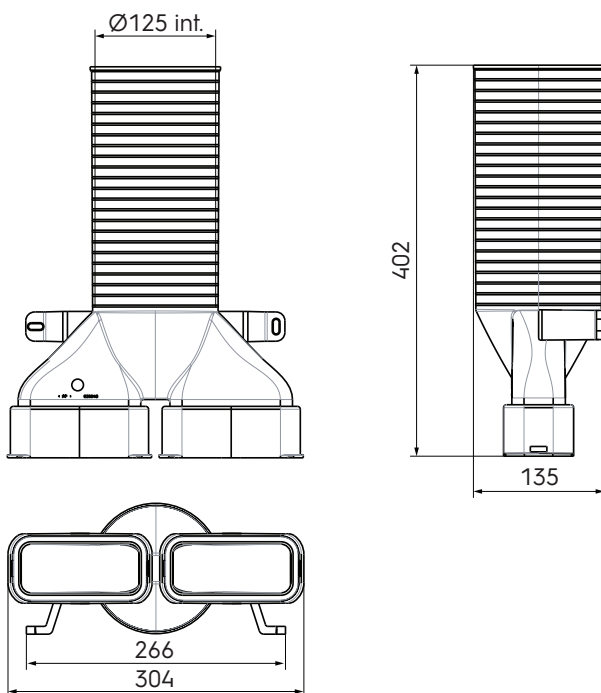

Product dimensions

Performance

Airtightness Class D for Air Excellent ductwork, Air Excellent ductwork accessories and the Air Excellent plastic distribution boxes. Tested according to TÜV SÜD Standard TAK 01-2013 (system pressure: + 2000 Pa/- 2000 Pa).