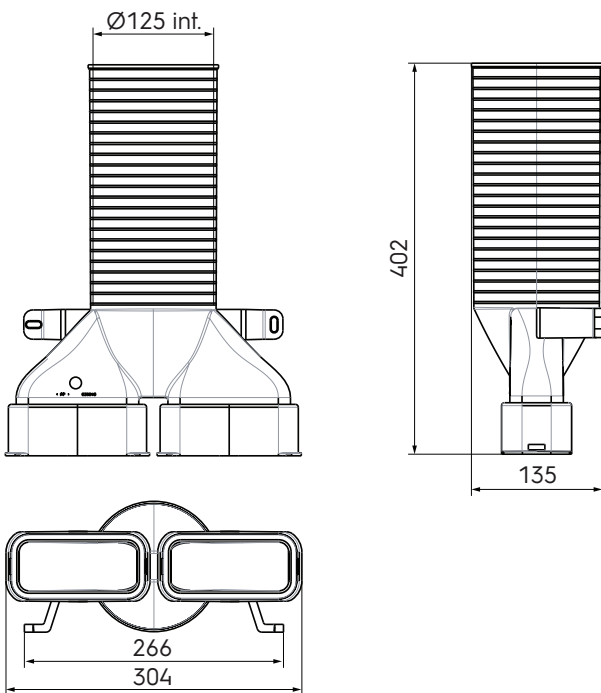

# Air Excellent 2x AE55SC Valve Adaptor 125mm 180°

Article number: 188164

## Product introduction

An AE55C duct accessory. Use an AE55C seal & click ring to connect the AE55C duct to it.

- Modular manifolds, which can be used with all 6 duct types
- Semi-rigid plastic ducts on a roll and airtight mechanical connections, which are extremely easy to install
- Low system pressure loss due to radial design
- Airtight (class D/ATC 2 up +/- 2000 Pa) thanks to mechanical connections, which minimises fan energy use and sound production
- TÜV SÜD and ISEGA tested and certified, REACH compliant

## Product dimensions

## Technical specifications

Specifications	
Technical	
Colour	Green
Material	PP
Anti static	<input checked="" type="checkbox"/>
Antimicrobial	<input checked="" type="checkbox"/>
Diameter inner	125 mm
Inner height	50 mm
Inner width	122 mm
Outer height	60 mm
Outer width	130 mm
Performance	
Temperature resistance (min.)	-20 °C
Temperature resistance (max.)	60 °C
Reaction to fire: Euro class	E
Zeta supply	1.25
Zeta extract	2.57
Dimensions	
Length gross	402 mm
Width	304 mm
Height	135 mm
Net weight	0.63 kg