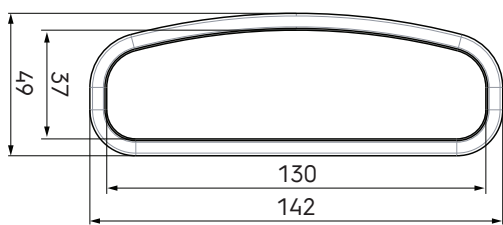

Product dimensions

Performance

Airtightness Class C for Air Excellent ductwork, Air Excellent ductwork accessories and the Air Excellent plastic distribution boxes. Tested according to TÜV SÜD Standard TAK 01-2013 (system pressure: + 2000 Pa/- 2000 Pa)