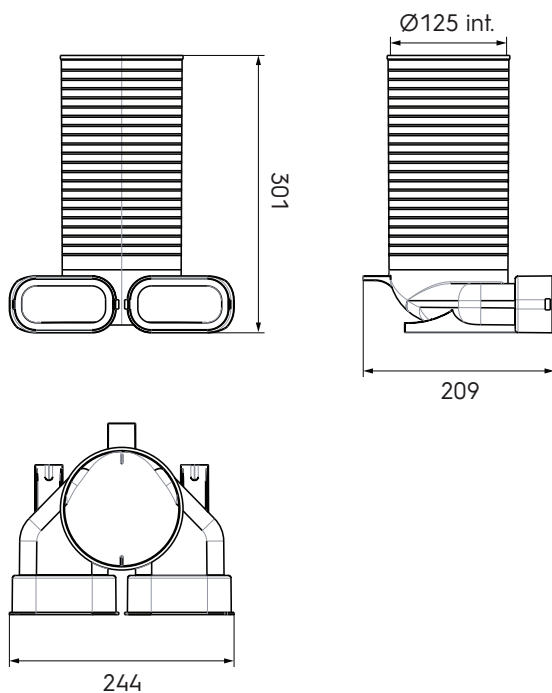

Air Excellent 2x AE35SC Valve Adaptor 125mm 90°

Article number: 188300

Product introduction

An AE35C duct accessory. Use an AE35C seal & click ring to connect the AE35C duct to it.

- Modular manifolds, which can be used with all 6 duct types
- Semi-rigid plastic ducts on a roll and airtight mechanical connections, which are extremely easy to install
- Low system pressure loss due to radial design
- Airtight (class D/ATC 2 up +/- 2000 Pa) thanks to mechanical connections, which minimises fan energy use and sound production
- TÜV SÜD and ISEGA tested and certified, REACH compliant

Product dimensions

Performance

Airtightness Class D for Air Excellent ductwork, Air Excellent ductwork accessories and the Air Excellent plastic distribution boxes. Tested according to TÜV SÜD Standard TAK 01-2013 (system pressure: + 2000 Pa/- 2000 Pa)