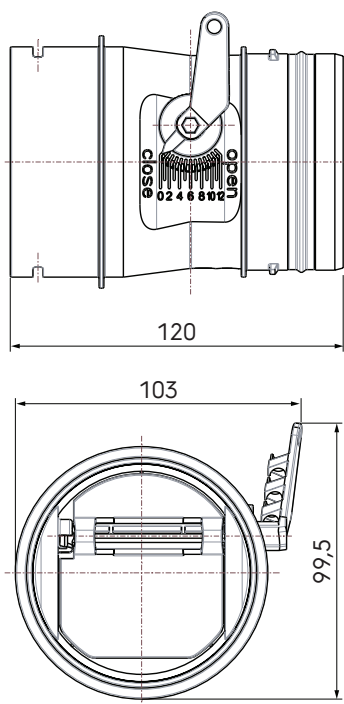

Air Excellent DBOX External Air Restrictor Valve

Article number: 188663

Product introduction

An Air Excellent distribution box accessory used to set the flow rate in a duct.

- Modular manifolds, which can be used with all 6 duct types
- Semi-rigid plastic ducts on a roll and airtight mechanical connections, which are extremely easy to install
- Low system pressure loss due to radial design
- Airtight (class D/ATC 2 up +/- 2000 Pa) thanks to mechanical connections, which minimises fan energy use and sound production
- TÜV SÜD and ISEGA tested and certified, REACH compliant

Product dimensions

Technical specifications

Specifications

Technical	
Colour	Green
Material	Plastic
Anti static	<input checked="" type="checkbox"/>
Antimicrobial	<input checked="" type="checkbox"/>

Air Excellent DBOX External Air Restrictor Valve

Article number: 188663

Technical specifications (continuation)

Performance	
Temperature resistance (min.)	-20 °C
Temperature resistance (max.)	60 °C
Reaction to fire: Euro class	E
Dimensions	
Length gross	120 mm
Width	103 mm
Height	99.5 mm
Net weight	0.09 kg