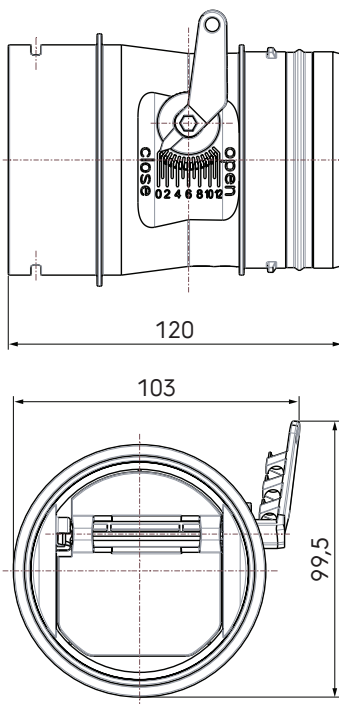

Air Excellent DBOX External Air Restrictor Valve

Article number: 188663

Product introduction

An Air Excellent distribution box accessory used to set the flow rate in a duct.

- Modular manifolds, which can be used with all 6 duct types
- Semi-rigid plastic ducts on a roll and airtight mechanical connections, which are extremely easy to install
- Low system pressure loss due to radial design
- Airtight (class D/ATC 2 up +/- 2000 Pa) thanks to mechanical connections, which minimises fan energy use and sound production
- TÜV SÜD and ISEGA tested and certified, REACH compliant

Product dimensions

Technical specifications

Specifications

Technical	
Colour	Green
Material	Plastic
Anti static	<input checked="" type="checkbox"/>
Antimicrobial	<input checked="" type="checkbox"/>

Air Excellent DBOX External Air Restrictor Valve

Article number: 188663

Technical specifications (continuation)

Performance	
Temperature resistance (min.)	-20 °C
Temperature resistance (max.)	60 °C
Reaction to fire: Euro class	E
Dimensions	
Length gross	120 mm
Width	103 mm
Height	99.5 mm
Net weight	0.09 kg