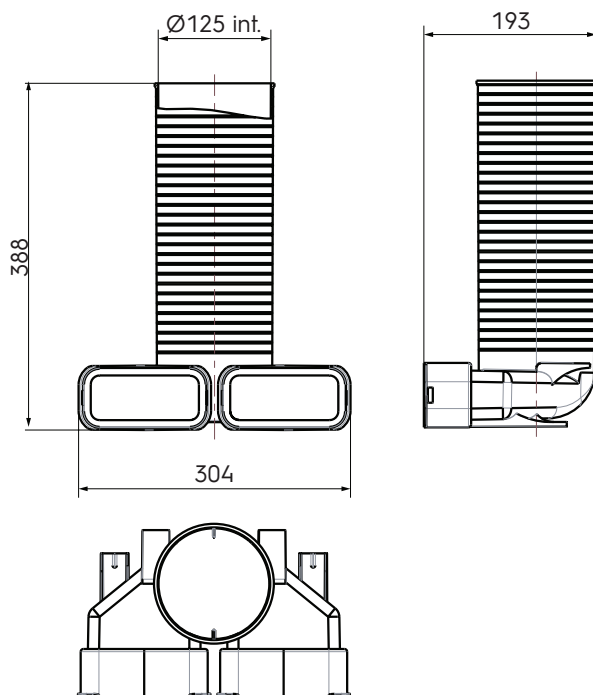

Air Excellent 2x AE55SC Valve Adaptor 125mm 90°

Article number: 188150

Product introduction

An AE55C duct accessory. Use an AE55C seal & click ring to connect the AE55C duct to it.

- Modular manifolds, which can be used with all 6 duct types
- Semi-rigid plastic ducts on a roll and airtight mechanical connections, which are extremely easy to install
- Low system pressure loss due to radial design
- Airtight (class D/ATC 2 up +/- 2000 Pa) thanks to mechanical connections, which minimises fan energy use and sound production
- TÜV SÜD and ISEGA tested and certified, REACH compliant

Product dimensions

Performance

Airtightness Class D for Air Excellent ductwork, Air Excellent ductwork accessories and the Air Excellent plastic distribution boxes. Tested according to TÜV SÜD Standard TAK 01-2013 (system pressure: + 2000 Pa/- 2000 Pa)