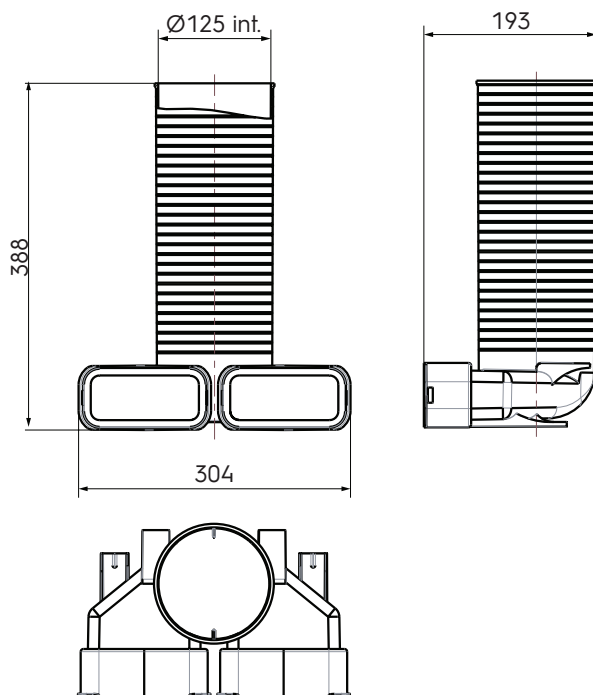

# Air Excellent 2x AE55SC Valve Adaptor 125mm 90°

Article number: 188150

## Product introduction

An AE55C duct accessory. Use an AE55C seal & click ring to connect the AE55C duct to it.

- Modular manifolds, which can be used with all 6 duct types
- Semi-rigid plastic ducts on a roll and airtight mechanical connections, which are extremely easy to install
- Low system pressure loss due to radial design
- Airtight (class D/ATC 2 up +/- 2000 Pa) thanks to mechanical connections, which minimises fan energy use and sound production
- TÜV SÜD and ISEGA tested and certified, REACH compliant

## Product dimensions

## Technical specifications

Specifications	
Technical	
Colour	Green
Material	PP
Anti static	<input checked="" type="checkbox"/>
Antimicrobial	<input checked="" type="checkbox"/>
Diameter inner	125 mm
Performance	
Temperature resistance (min.)	-20 °C
Temperature resistance (max.)	60 °C
Reaction to fire: Euro class	E
Zeta supply	1.81
Zeta extract	3.03
Dimensions	
Length gross	388 mm
Width	304 mm
Height	193 mm
Net weight	0.61 kg