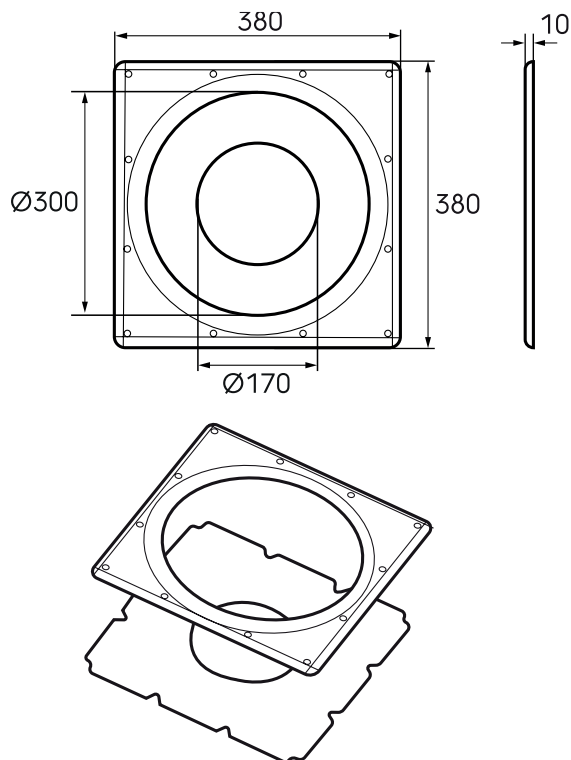

Screw-fix Airtight Terminal Seal 180-250mm White 0°

Article number: 188487

Product introduction

Screw-fix seal for roof and wall terminals used to keep the building fabric airtight.

Product dimensions

Technical specifications

Technical	
Material	EPDM
Diameter inner	180 mm
Diameter outer	250 mm
Dimensions	
Length gross	380 mm
Width	380 mm
Height	10 mm
Net weight	0.287 kg