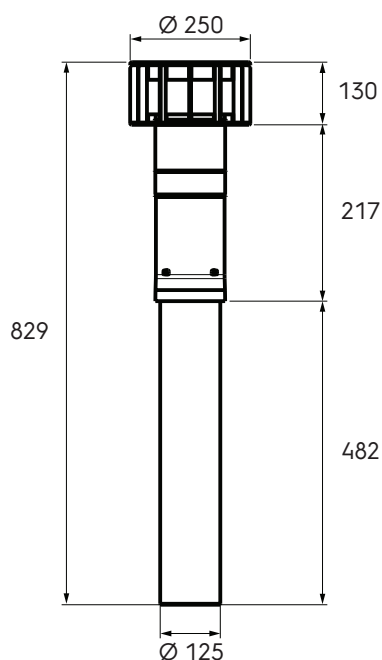

## Product overview

The MultiVent Roof Terminal 125 830mm Black is a high-performance roof terminal designed for efficient airflow in both mechanical and natural ventilation systems. It's ideal for heat-recovery units, domestic hot water heat pumps, tumble-dryer exhaust, and dual-flow intake and extraction thanks to its improved aerodynamic design.

## Product dimensions

## Technical specifications

Technical	
Colour	Black
Diameter	125 mm

## Technical specifications (continuation)

Installation	
Roof angle (min.)	0 °
Roof angle (max.)	55 °
Dimensions	
Length gross	830 mm
Width	250 mm
Height	250 mm
Net weight	1.093 kg