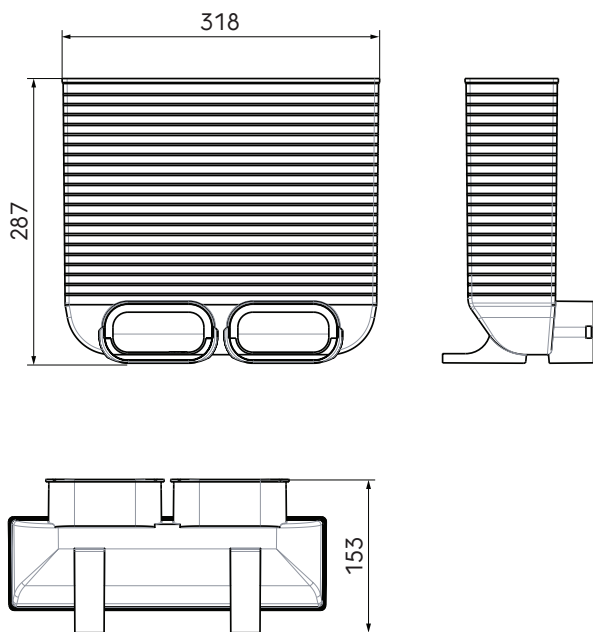

# Air Excellent 2x AE35SC Floor Grille Adaptor

Article number: 188308

## Product introduction

An AE35SC duct accessory. Use a AE35SC seal & click ring to connect a AE35SC duct to it.

- Modular manifolds, which can be used with all 6 duct types
- Semi-rigid plastic ducts on a roll and airtight mechanical connections, which are extremely easy to install
- Low system pressure loss due to radial design
- airtight (class ATC1 up to +/- 1000 Pa) thanks to mechanical connections, which minimises fan energy use and sound production
- TÜV SÜD and ISEGA tested and certified, REACH compliant

## Product dimensions

## Technical specifications

Specifications	
Technical	
Colour	Green
Anti static	<input checked="" type="checkbox"/>
Antimicrobial	<input checked="" type="checkbox"/>
Performance	
Temperature resistance (min.)	-20 °C
Temperature resistance (max.)	60 °C
Reaction to fire: Euro class	E
Zeta supply 1 connection	0.84
Dimensions	
Length gross	318 mm
Width	153 mm
Height	287 mm
Net weight	0.76 kg
Certification	
Certificates (EU)	TÜV TAK 01-2013