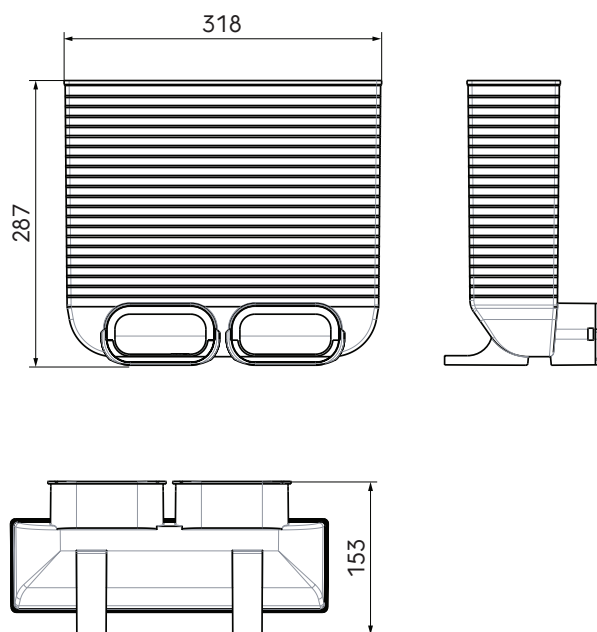

Air Excellent 2x AE35SC Floor Grille Adaptor

Article number: 188308

Product introduction

An AE35SC duct accessory. Use a AE35SC seal & click ring to connect a AE35SC duct to it.

- Modular manifolds, which can be used with all 6 duct types
- Semi-rigid plastic ducts on a roll and airtight mechanical connections, which are extremely easy to install
- Low system pressure loss due to radial design
- Airtight (class D/ATC 2 up +/- 2000 Pa) thanks to mechanical connections, which minimises fan energy use and sound production
- TÜV SÜD and ISEGA tested and certified, REACH compliant

Product dimensions

Performance

Airtightness Class D for Air Excellent ductwork, Air Excellent ductwork accessories and the Air Excellent plastic distribution boxes. Tested according to TÜV SÜD Standard TAK 01-2013 (system pressure: + 2000 Pa/- 2000 Pa)

Air Excellent 2x AE35SC Floor Grille Adaptor

Article number: 188308

Technical specifications

Specifications	
Technical	
Colour	Green
Material	PP
Anti static	<input checked="" type="checkbox"/>
Antimicrobial	<input checked="" type="checkbox"/>
Performance	
Temperature resistance (min.)	-20 °C
Temperature resistance (max.)	60 °C
Reaction to fire: Euro class	E
Dimensions	
Length gross	318 mm
Width	153 mm
Height	287 mm
Net weight	0.76 kg