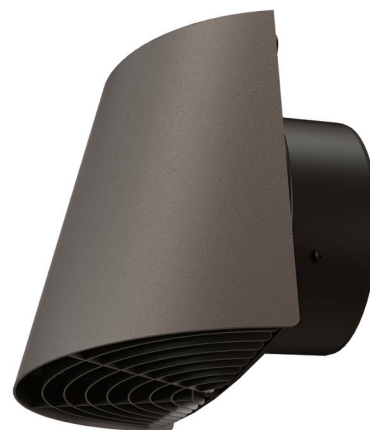

Contego Wall Terminal 180mm Black Grey

ubbink

Build smart.

Article number: 188842

Product introduction

The Contego Wall Terminal is used in central mechanical ventilation systems. Suitable for both supply and extract air, it connects to the unit through Aerfoam insulated ducts. Contego combines functionality and ease of installation. It prevents water drips, minimizes dirt build-up, and has a bottom grille to keep pests out. Made from durable, UV-resistant PP material, its black grey matte finish blends well with any walls. Installation is quick and easy, with a wall-mounted base allowing for easy access and a cap that simply clips on top.

- Suitable for air supply or air extract
- Quick and easy installation allowing for easy access
- Made from durable and UV-resistant PP material
- Designed to prevent water dripping down the wall, dirt build-up around the terminal and pests from entering
- Adapts to all types of wall finishes thanks to its modern, discreet design

Product dimensions

Contego Wall Terminal 180mm Black Grey

Article number: 188842

Technical specifications

| Specifications | |
|-------------------|------------------|
| Technical | |
| Colour | Anthracite |
| Colour indication | RAL 7021 |
| Material | PP |
| Diameter | 180 mm |
| Airflow direction | Supply / extract |
| Dimensions | |
| Length gross | 266 mm |
| Width | 343 mm |
| Height | 282 mm |
| Net weight | 0.69 kg |