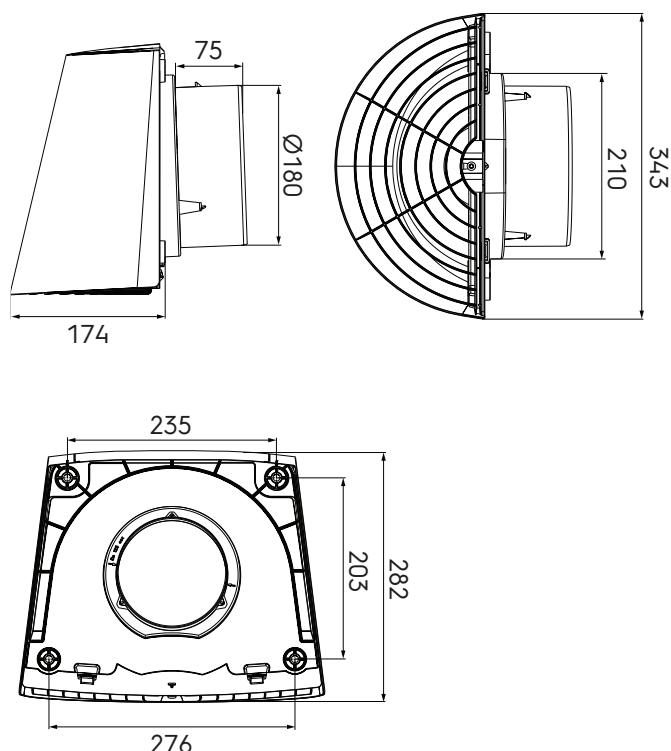

Contego Wall Terminal 180mm Black Grey

ubbink

Build smart.

Article number: 188842

Product introduction

The Contego Wall Terminal is used in central mechanical ventilation systems. Suitable for both supply and extract air, it connects to the unit through Aerfoam insulated ducts. Contego combines functionality and ease of installation. It prevents water drips, minimizes dirt build-up, and has a bottom grille to keep pests out. Made from durable, UV-resistant PP material, its black grey matte finish blends well with any walls. Installation is quick and easy, with a wall-mounted base allowing for easy access and a cap that simply clips on top.

Product dimensions

Contego Wall Terminal 180mm Black Grey

Article number: 188842

Technical specifications

| Specifications | |
|-------------------|------------------|
| Technical | |
| Colour | Anthracite |
| Colour indication | RAL 7021 |
| Material | PP |
| Diameter | 180 mm |
| Airflow direction | Supply / extract |
| Dimensions | |
| Length gross | 266 mm |
| Width | 343 mm |
| Height | 282 mm |
| Net weight | 0.69 kg |

Contego Wall Terminal 180mm Black Grey

Article number: 188842

Technical details

| 180 mm | Air Supply | | Air Extract | |
|------------------------|------------|---------|-------------|---------|
| Zeta [-] | 1,19 | | 1,88 | |
| Qv [m ³ /h] | v [m/s] | Δp [Pa] | v [m/s] | Δp [Pa] |
| 0 | 0,0 | 0,0 | 0,0 | 0,0 |
| 50 | 0,5 | 0,2 | 0,5 | 0,3 |
| 100 | 1,1 | 0,8 | 1,1 | 1,3 |
| 150 | 1,6 | 1,9 | 1,6 | 3,0 |
| 200 | 2,2 | 3,3 | 2,2 | 5,3 |
| 250 | 2,7 | 5,2 | 2,7 | 8,3 |
| 300 | 3,3 | 7,5 | 3,3 | 11,9 |
| 350 | 3,8 | 10,2 | 3,8 | 16,2 |
| 400 | 4,4 | 13,4 | 4,4 | 21,1 |
| 450 | 4,9 | 16,9 | 4,9 | 26,8 |
| 500 | 5,5 | 20,9 | 5,5 | 33,0 |