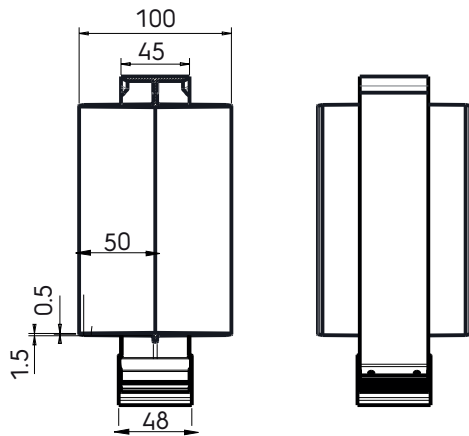

## Product introduction

The Aerfoam 150 mm Connector joins all Aerfoam parts of the same diameter, ensuring an airtight connection while maintaining the system's insulation performance.

- Ensures strong, airtight connections.
- Maintains full insulation performance.
- Simple and quick installation without tools.
- Compatible with all Aerfoam parts of the same diameter.

## Product dimensions

## Technical specifications

Technical	
Colour	Grey
Material	PP
Diameter	150 mm
Dimensions	
Length gross	199 mm
Width	189 mm
Height	100 mm

## Technical specifications (continuation)

Dimensions	
Net weight	0.13 kg