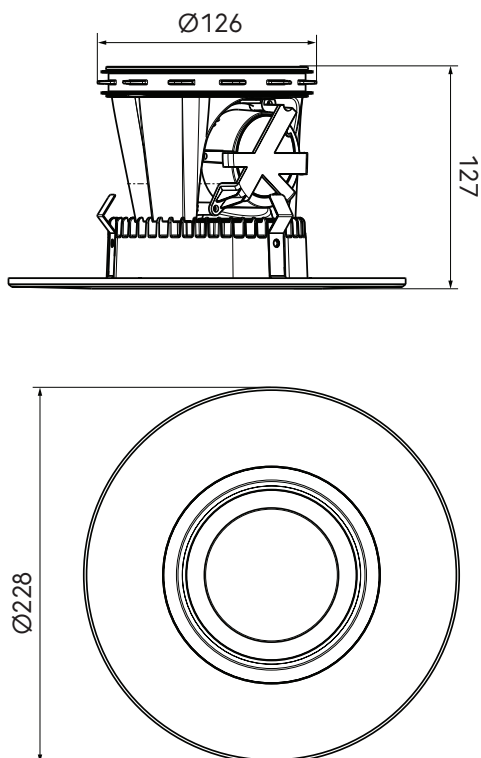

Haelix Stella Valve with LED light

ubbink

Build smart.

Article number: 188070

Product introduction

The Haelix Stella valve combines air supply, extract, and LED lighting in one sleek solution. It is the ideal solution for new residential construction. The Stella fits effortlessly into any 125 mm valve adapter, no tools required. When used with the Air Excellent system, airflow is easily adjusted via restrictor rings in the distribution boxes. Save time and simplify installation with both ventilation and lighting in one smart design.

- Combines ventilation and LED lighting in a single valve.
- Fits into any 125 mm valve adapter, no tools or additional adapter needed.
- Designed for low sound levels, ensuring discreet performance.
- Features a dirt deposit prevention flange.
- A sleek, low-profile look that blends seamlessly into any ceiling.

Product dimensions

Haelix Stella Valve with LED light

Article number: 188070

Technical specifications

Specifications	
Technical	
Colour	White
Diameter outer	125 mm
Degree of protection (IP)	IP54
Voltage	230V 50Hz AC
Dimmable	<input checked="" type="checkbox"/>
Performance	
Extract capacity	50 m ³ /h
Supply capacity	50 m ³ /h
Temperature resistance (min.)	5 °C
Temperature resistance (max.)	40 °C
Zeta supply 1 connection	60.6
Zeta extract 1 connection	64.2
Colour temperature	2700 K
Luminous flux	1460 lm
Power	12.3 W
Dimensions	
Length gross	228 mm
Width	228 mm
Height	127 mm
Net weight	0.618 kg

Haelix Stella Valve with LED light

Article number: 188070

Technical details

Positions of the Haelix Stella valve – air supply

Qv [m³/h]	Δp [Pa]		
	Pos. 0	Pos. -1	Pos. +1
5	0,8	1,7	0,5
10	3,1	6,9	1,9
15	7,2	15,5	4,5
20	13,1	27,6	8
25	19,9	41,8	12,1
30	27,9	58,2	17,1
35	37,6	77,8	23,4
40	49,2	100,5	30,4
45	62,3	126,3	38,7
50	77,3	155	47,9
55	94	187,4	58,6
60	112	222,4	69,7
65	131,3	261,5	82,3
70	153,4	299,5	95,7
75	176		110