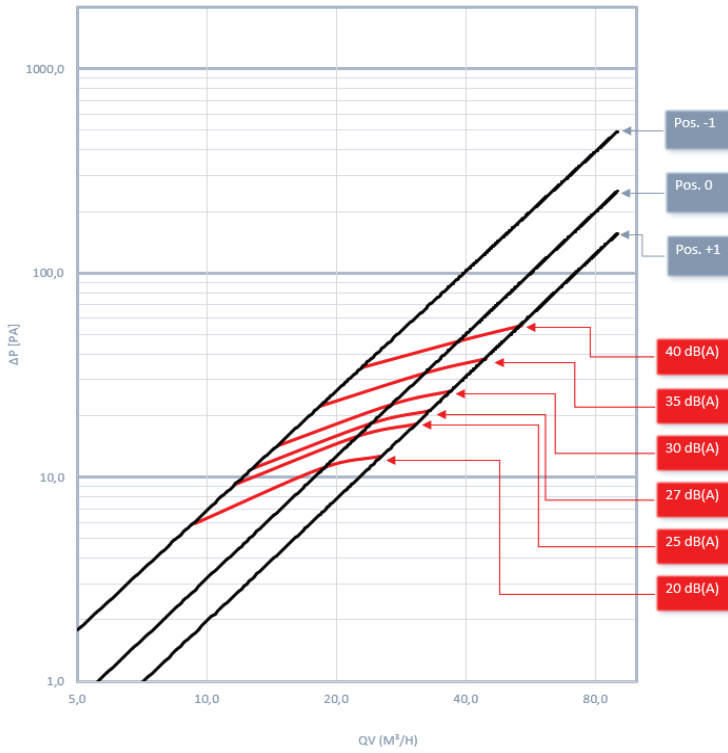

Haelix Stella Valve with LED light

Article number: 188070

Technical details

Sound level - air supply